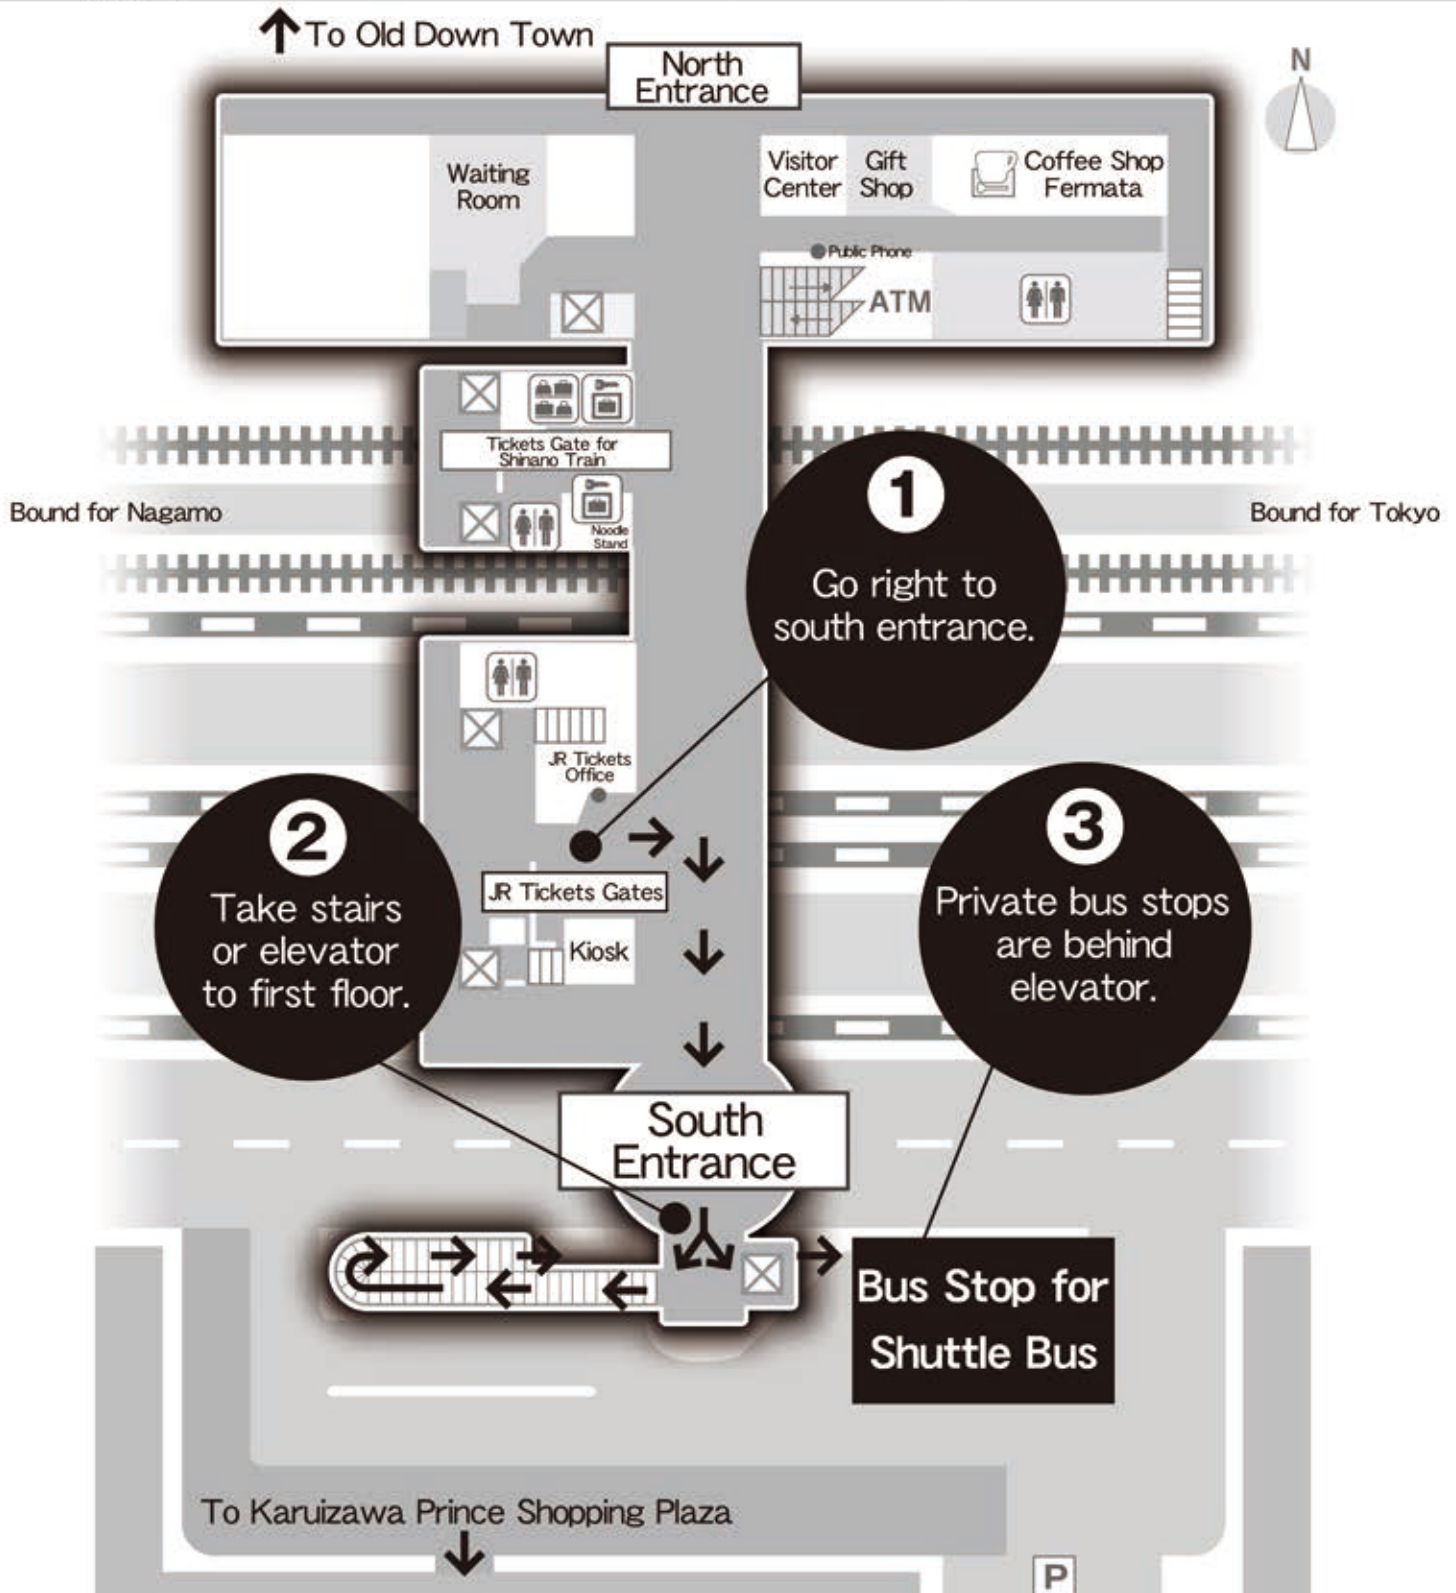

Direction to the bus stop for shuttle bus

Shuttle Bus Time Table (Reservation Only)

Departing from Karuizawa South Entrance	Departing from Hotel Green Plaza
9:15	10:25
10:20	11:25
12:30	14:00
14:15	15:45
16:00	17:00

Reserve by Phone
TEL:0279-86-4111

Karuizawa Prince Shopping Plaza

※Seats must be reserved.
※The bus runs by the schedule.