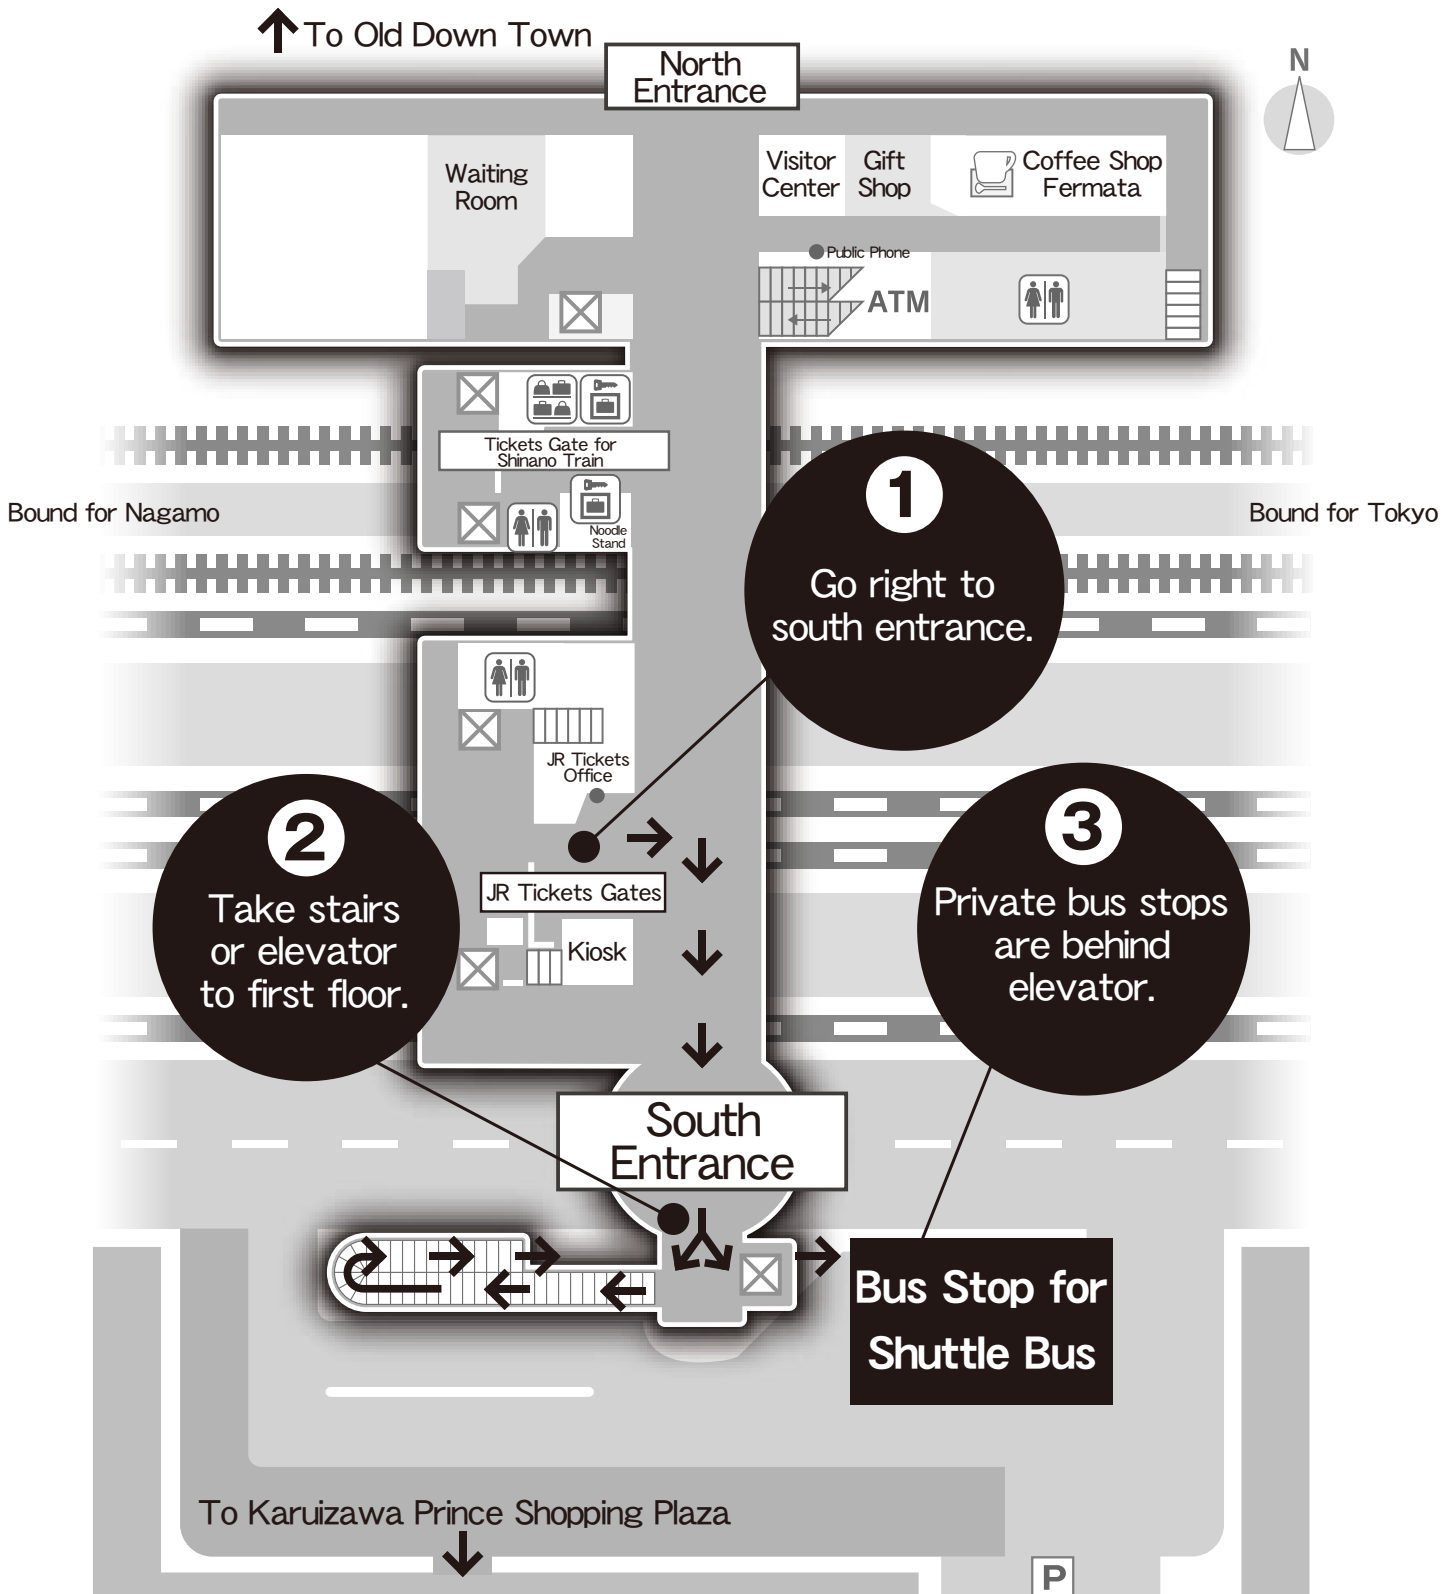

Direction to the bus stop for shuttle bus

Shuttle Bus Time Table (Reservation Only)

Departing from Karuizawa South Entrance	Departing from Hotel Green Plaza
9:15	10:15
10:20	11:25
12:30	14:00
14:15	15:45
16:00	17:00

Reserve by Phone
TEL:0279-86-4111

Karuizawa Prince Shopping Plaza

※Seats must be reserved.
※The bus runs by the schedule.